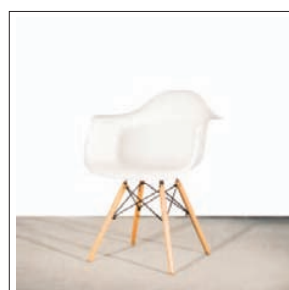

Scaun Eames-alb EUR 21.00
Cod 025.010.040.150
(61x62x77.5 cm)